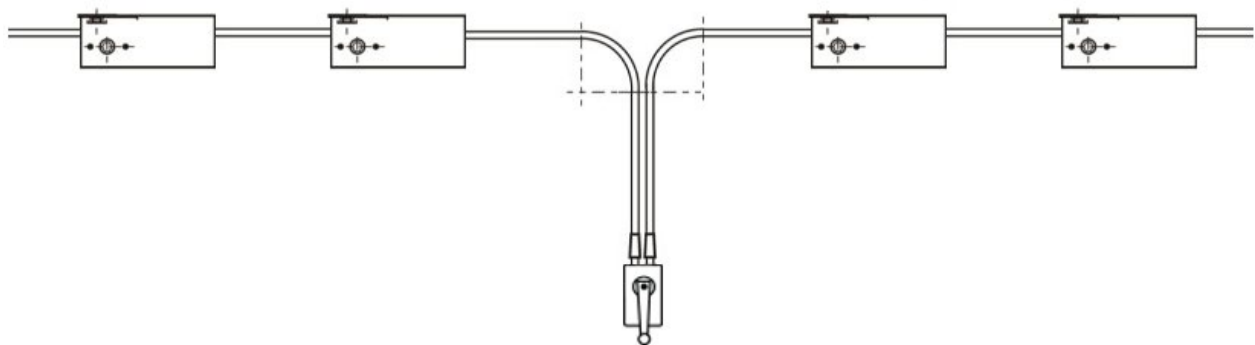

Arens Maxi Operator

The Arens Maxi Operator is a heavy duty winder that is capable of opening multiple sashes using either the Arens Chainhead or Louvre Screwjack.

The Maxi Operator is capable of operating between one and six sashes with minimum effort. Sashes can be operated in tandem to the left and right of the operator, providing a wide range of possible configurations.

Application

- A heavy duty operator able to open multiple sashes using chainhead or louvre screw jacks
- Able to open up to 6 sashes with minimum effort
- Sashes can be operated in tandem to the left and right of the operator
- Finished in pearl white, anotec silver grey or satin black.

Arens Maxi Operator Application with Chain Heads

2 x LH and RH TANDEM INSTALLATION

Part No.

Arens Maxi Operator

02/102/ASG