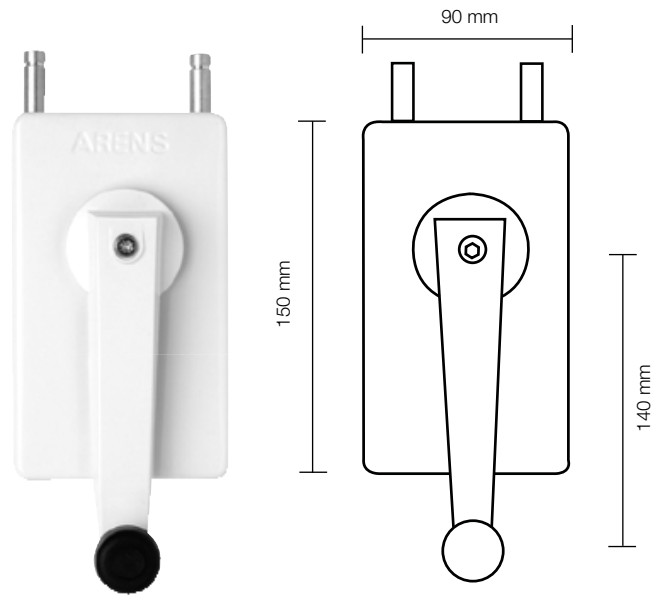

Arens Maxi Operator

The Arens Maxi Operator is a heavy duty winder that is capable of opening multiple sashes using either the Arens Chainhead or Louvre Screwjack.

The Maxi Operator is capable of operating between one and six sashes with minimum effort. Sashes can be operated in tandem to the left and right of the operator, providing a wide range of possible configurations.

Application

- A heavy duty operator able to open multiple sashes using chainhead or louvre screw jacks
- Able to open up to 6 sashes with minimum effort
- Sashes can be operated in tandem to the left and right of the operator
- Finished in pearl white, anotec silver grey or satin black.

Arens Maxi Operator Application with Chain Heads

2 x LH and RH TANDEM INSTALLATION

Part No.

Arens Maxi Operator

02/102/ASG