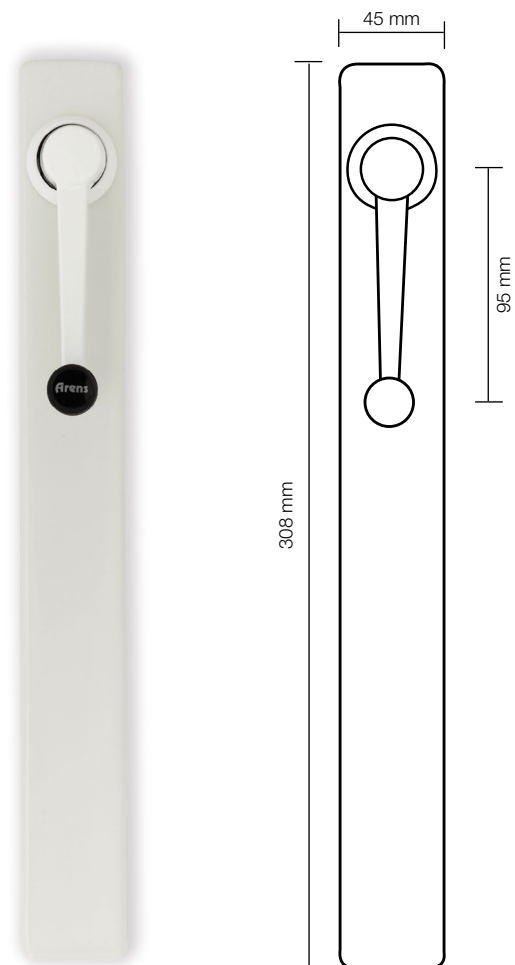

Arens Mini and Midi Operators with Chainhead

The Arens Mini and Midi Operators are light duty operators capable of opening single sashes. Ideal for operating windows in domestic settings as they are unobtrusive and easy to install. Mechanically, they both perform the same function, but the elongated cover on the Midi hides the run off tube that comes from the bottom of the Mini operator.

The Midi and Mini provide an alternative to the MDCR when looking for a manual operator ideal for a domestic installation. Installed with tubing running up to a chainhead mounted on the sill.

Arens Mini Operator with Chainhead

- A light duty operator used on single sashes
- Ideal for domestic use
- The operator can be adapted to open sliding sashes
- Unobtrusive and simple to install
- Finished in white (Black and grey available on special indent)
- There will be some run off tube coming from the bottom of the mini operator as illustrated in the typical application diagram.

Mini

Arens Midi Operator with Chainhead

- The Midi operator is mechanically the same as the Mini operator
- The elongated cover hides the run off tube.
- Finished in white (Black and grey available on special indent)