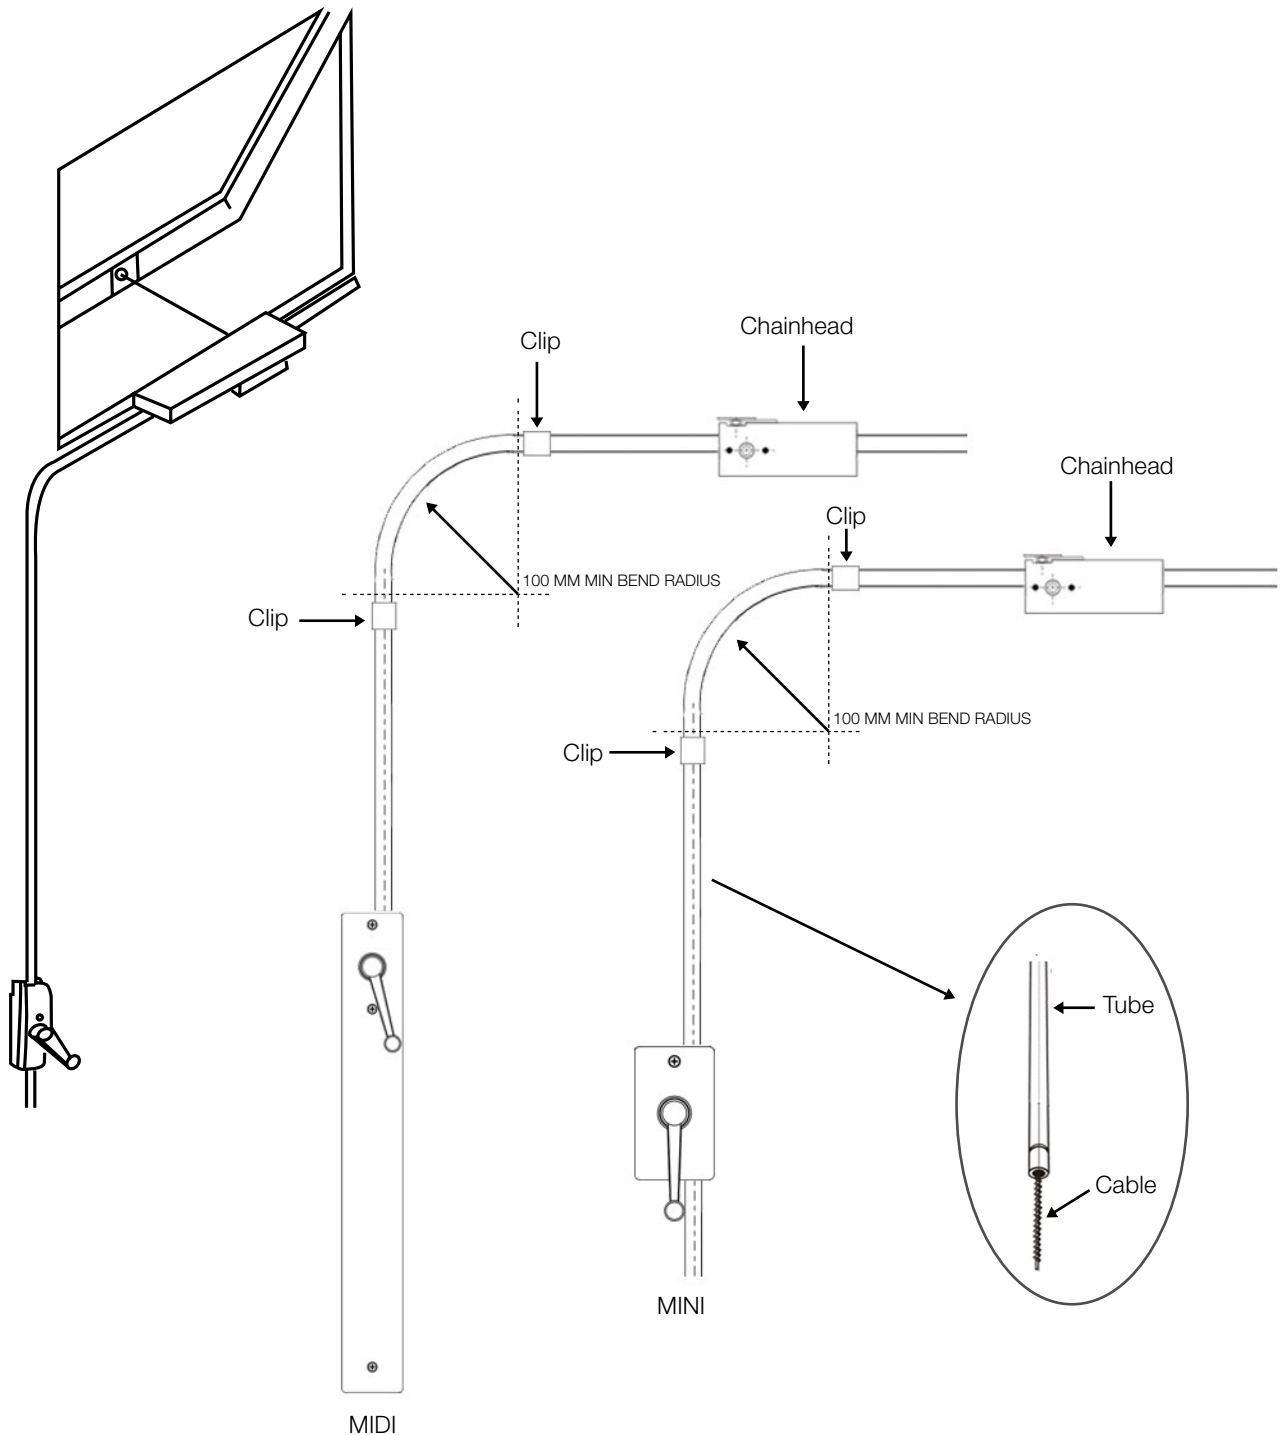

The Midi and Mini provide an alternative to the MDCR when looking for a manual operator ideal for a domestic installation. Installed with tubing running up to a chainhead mounted on the sill.

Arens Mini Operator with Chainhead

- A light duty operator used on single sashes
- Ideal for domestic use
- The operator can be adapted to open sliding sashes
- Unobtrusive and simple to install
- Finished in white (Black and grey available on special indent)
- There will be some run off tube coming from the bottom of the mini operator as illustrated in the typical application diagram.

Mini

Arens Midi Operator with Chainhead

- The Midi operator is mechanically the same as the Mini operator
- The elongated cover hides the run off tube.
- Finished in white (Black and grey available on special indent)

Midi

MINI and MIDI Typical Application with Chainhead

MIDI Part List

Arens Midi Operator	02/107
Right Hand Chainhead	02/100R
Cable	02/112
Tube	02/111
Clips	02/117

MINI Part List

Arens Mini Operator	02/101
Right Hand Chainhead	02/100R
Cable	02/112
Tube	02/111
Clips	02/117