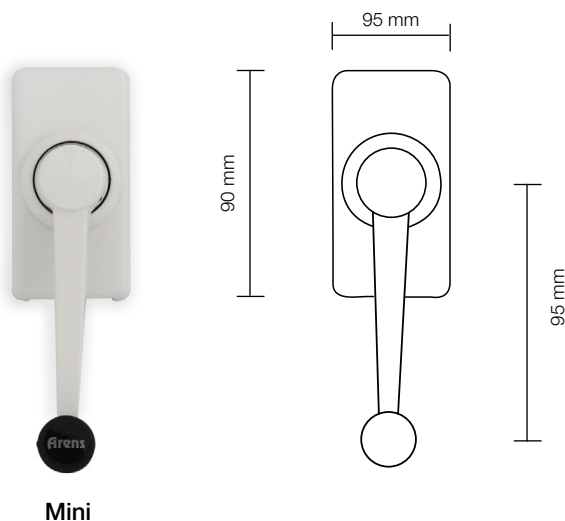

Arens Mini and Midi Operators with Chainhead

The Arens Mini and Midi Operators are light duty operators capable of opening single sashes. Ideal for operating windows in domestic settings as they are unobtrusive and easy to install. Mechanically, they both perform the same function, but the elongated cover on the Midi hides the run off tube that comes from the bottom of the Mini operator.

The Midi and Mini provide an alternative to the MDCR when looking for a manual operator ideal for a domestic installation. Installed with tubing running up to a chainhead mounted on the sill.

Arens Mini Operator with Chainhead

- A light duty operator used on single sashes
- Ideal for domestic use
- The operator can be adapted to open sliding sashes
- Unobtrusive and simple to install
- Finished in white (Black and grey available on special indent)
- There will be some run off tube coming from the bottom of the mini operator as illustrated in the typical application diagram.

Mini

Arens Midi Operator with Chainhead

- The Midi operator is mechanically the same as the Mini operator
- The elongated cover hides the run off tube.
- Finished in white (Black and grey available on special indent)