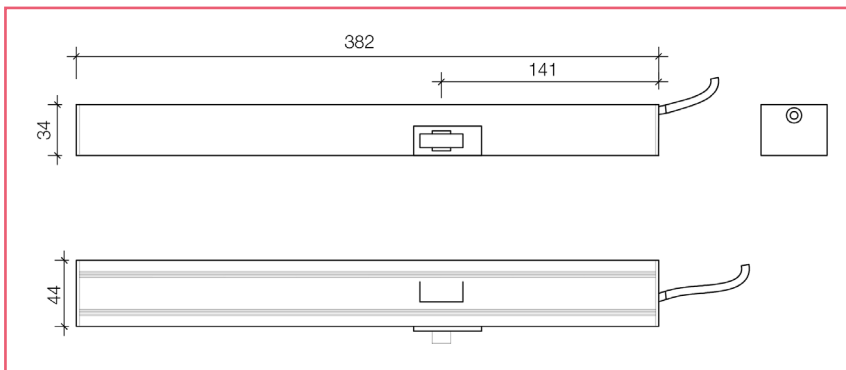

Technical Specifications

Thrust/Relay	250N
Max operating current	0.6 A
Travel Distance	150-400mm
Speed	~ 10 mm/s
Operating Voltage	DC 24V ± 10%
Ambient Temperature	0-20 - +73 °C
Protection Class	IP 32

Dimensions

Distance L (mm)	DC 24V A (mm)
200	330
300	380
400	430

Application

- Ideal for domestic and commercial use
- May be used on windows of any level or in banks of windows
- When required chains may be shortened to meet Australian safety standards
- Integrates with all Arens Ventilation Controllers
- Support for C-Bus and other Building Management Systems

Part No.

	ASG	Black	Custom colours
Compact Winder with Standard Brackets 200mm	07/51-11120ASG	07/51-11120BLK	Upon request
Compact Winder with Standard Brackets 300mm	07/51-11130ASG	07/51-11130BLK	Upon request
Compact Winder with Standard Brackets 400mm	07/51-11140ASG	07/51-11140BLK	Upon request